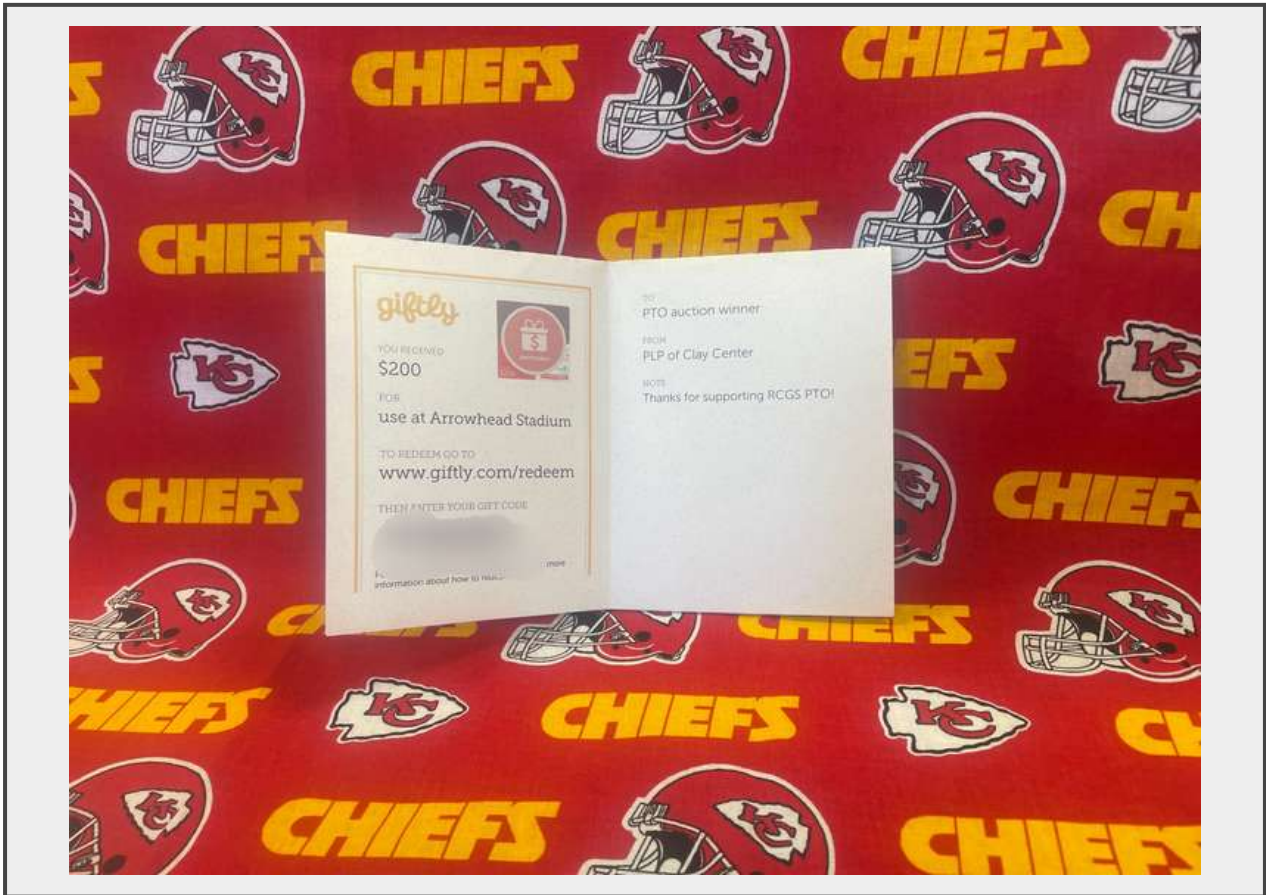

Sale Name: March 25, 2022 Riley County PTO Auction

LOT 69 - How About Those Chieeeeefs!

Description

Estimated Value \$200

Donor: PrairieLand Partners, Clay Center

Lot Description:

- \$200 for use at Arrowhead Stadium, Kansas City, MO
- Premier NFL Stadium
- Buy tickets, food, drinks, memorabilia