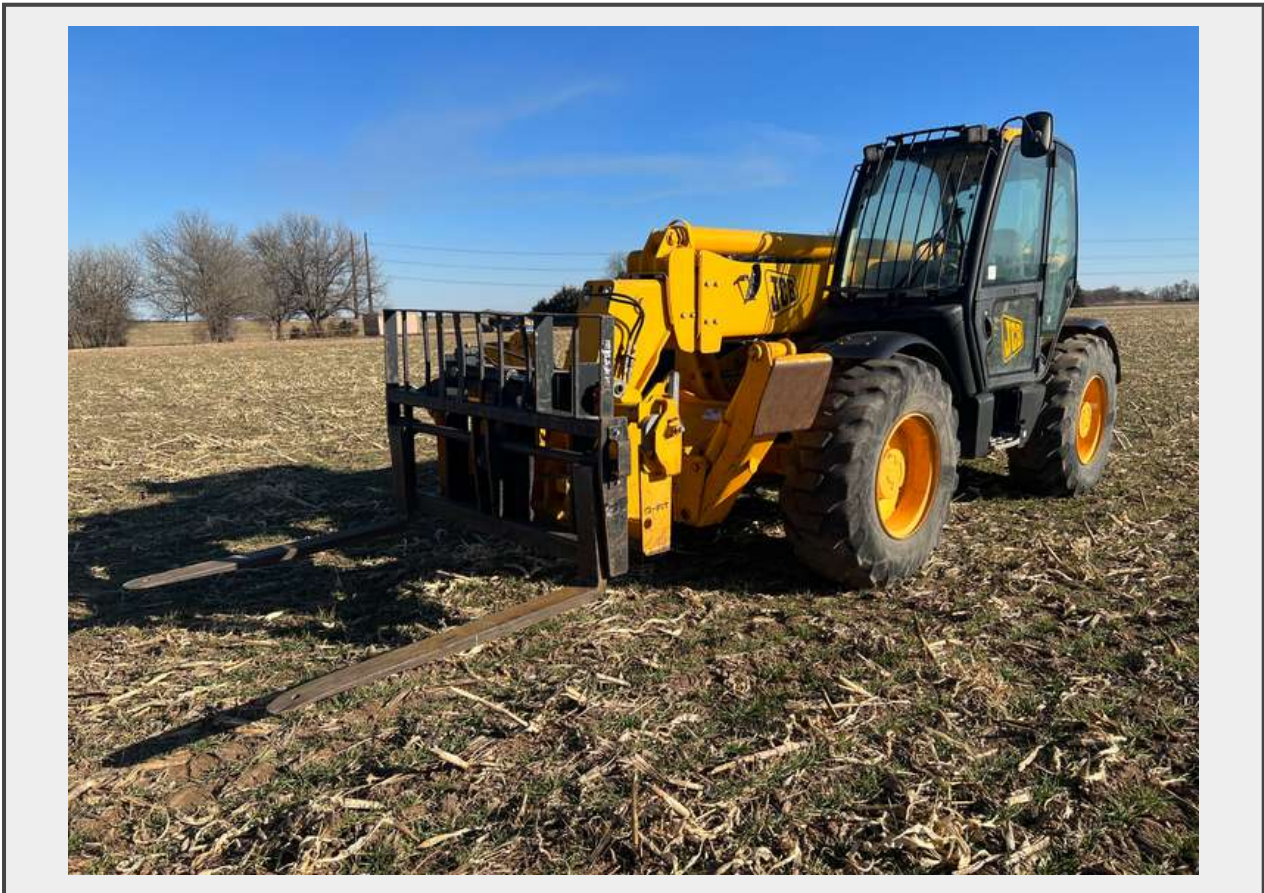

Sale Name: April 5th, 2022 Agriculture & Construction Equipment Auction

LOT 8775 (Andale, KS) - 2005 JCB 550

Make JCB

Model 550

Hours 13963

Fuel Type Diesel

Tires 17.5-25

Serial Number SLP550GA5E1153304

Description

Consignor:

Kenny Weninger

Location:

3542 N 247th St W

Andale, KS

Contact Information:

Kenny Weninger (For *inspection scheduling & questions about the listing.*)

- This lot contains a 2005 JCB 550.
- The JCB appeared to be in good condition and ran smoothly at the time of consignment.
- See pictures for more details.
- Personal inspections are recommended.

Video Link: