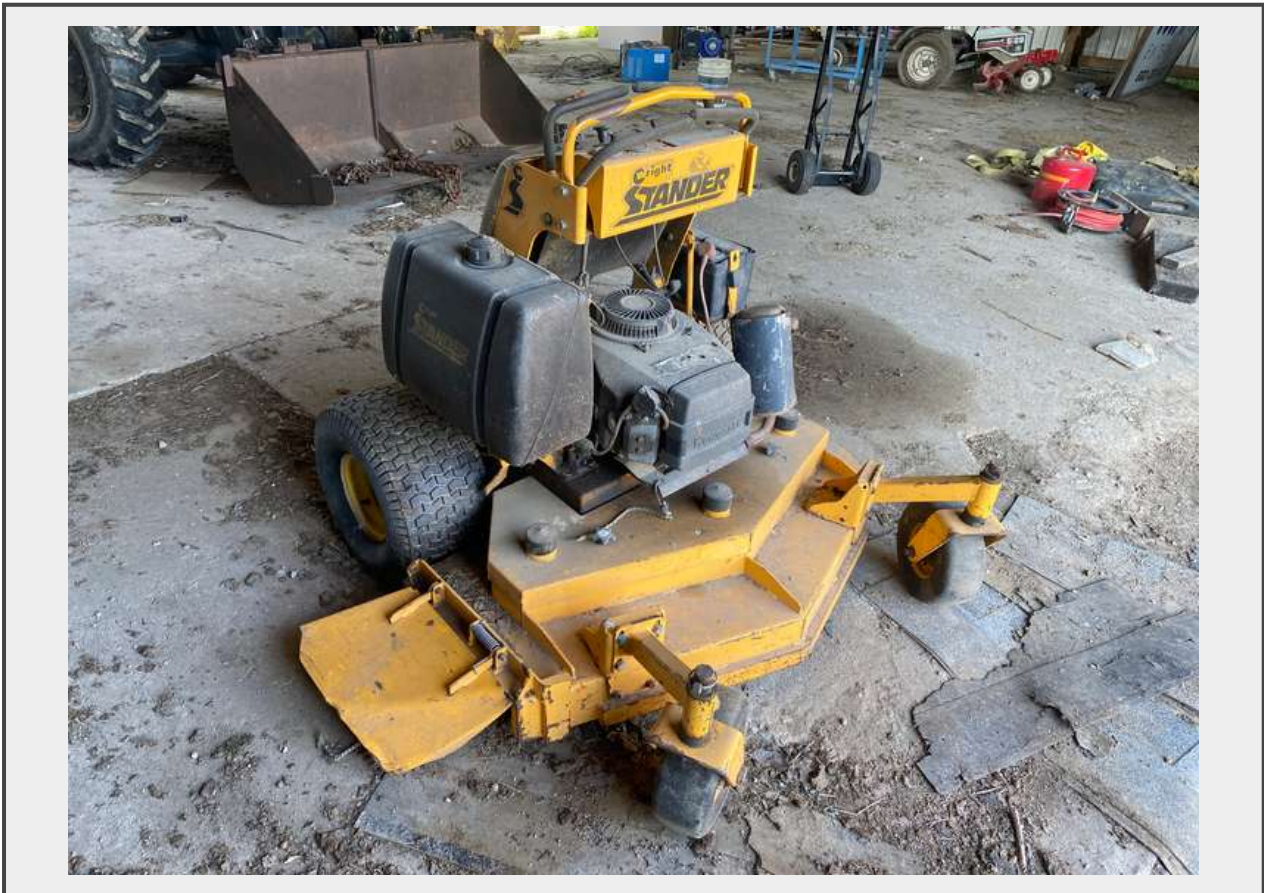

Sale Name: August 9th, 2022 Agriculture & Construction Equipment Auction

LOT 15015 (Pilot Grove, MO) - 48" Wright Stander Mower 17HP

Make Wright

Hours 2689

Tire Size 20 X10.00-8

Description

Location:

Near Pilot Grove, MO

Dave Keener *(For questions about the listing)*

816-315-9044

dave@gavelroads.com

[Click here to sell items like this](#)

(For all other website related questions call 316-425-7732)

Product Description:

- This lot contains a 48" Wright Stander Mower 17HP.
- Kawasaki engine.
- Mower was not running at time of consignment.
- See pictures for more details.
- Personal inspections are recommended.