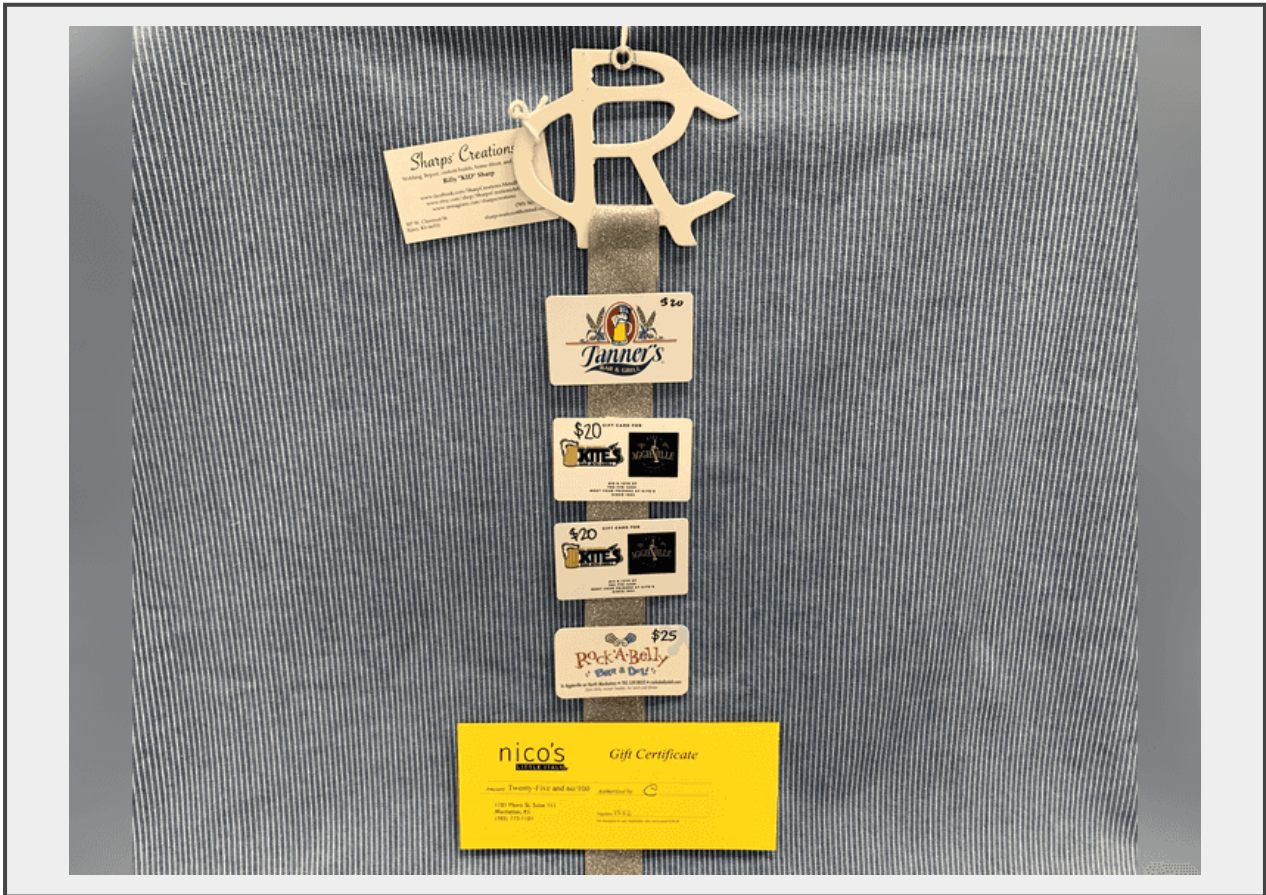

**Sale Name:** March 24th, 2023 Riley County PTO Auction

**LOT 135 - Nico's Little Italy, Tanner's, Kite's, Sharp Creations - Visit Aggieville Bundle**

**Description**

**Estimated Value \$100**

**Donor: Nico's Little Italy, Tanner's, Kite's, Sharp Creations**

**Lot Description:** Visit Aggieville and support local businesses!

- Nico's - \$25 gift certificate
- Tanner's - \$20 gift card
- Kites - \$20 gift card
- Kites - \$20 gift card
- Sharp Creations - Riley County metal logo