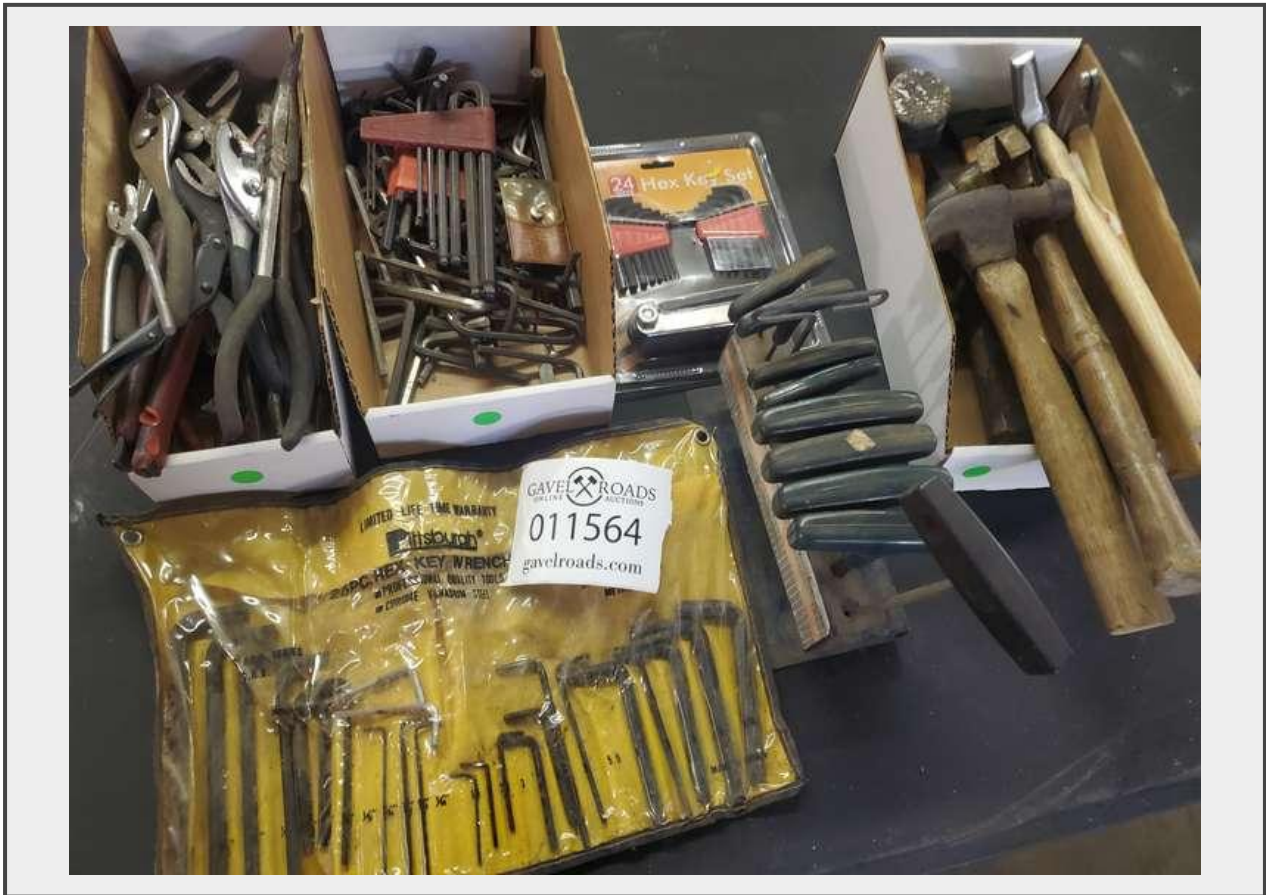

**Sale Name:** March 14th, 2023 Agriculture & Construction Equipment Auction  
**LOT 11564 (Clay Center, KS) - Assorted Hammers, Pliers & Allen Wrenches**

**Description**

**Consignor:**

Weir Enterprises

**Location:**

785-293-2221

[kurtis@gavelroads.com](mailto:kurtis@gavelroads.com)

[Click here to sell items like this](#)

*(For all other website related questions call 316-425-7732)*

**Product Description:**

- This lot contains Assorted Hammers, Pliers & Allen Wrenches.
- See pictures for more details.
- Personal inspections are recommended.